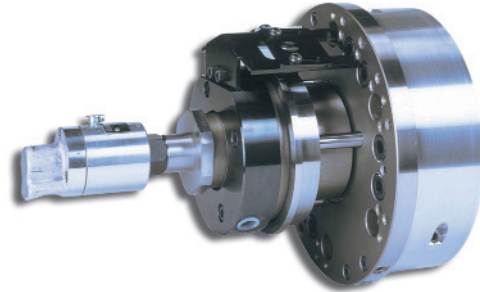

2R 120

High Speed Fast Acting Solid Center Hydraulic Cylinders

*The industry's lightest,
shortest, fastest
actuators...period.*

Model Number	Clamping Cylinder		Centering Cylinder		Max oper. pressure (lb/in ² - kgf/cm ²)	RPM's (max)	Cylinder weight (lbs)
	bore x stroke (mm)	piston area (in ² /cm ²)	bore x stroke (mm)	piston area (in ² /cm ²)			
2R 120	120 x 35	15.8/102	N/A	N/A	568/40	5000	33
RNW 40	146 x 35	17.2/111	50 x 12	1.2/8	568/40	4000	50