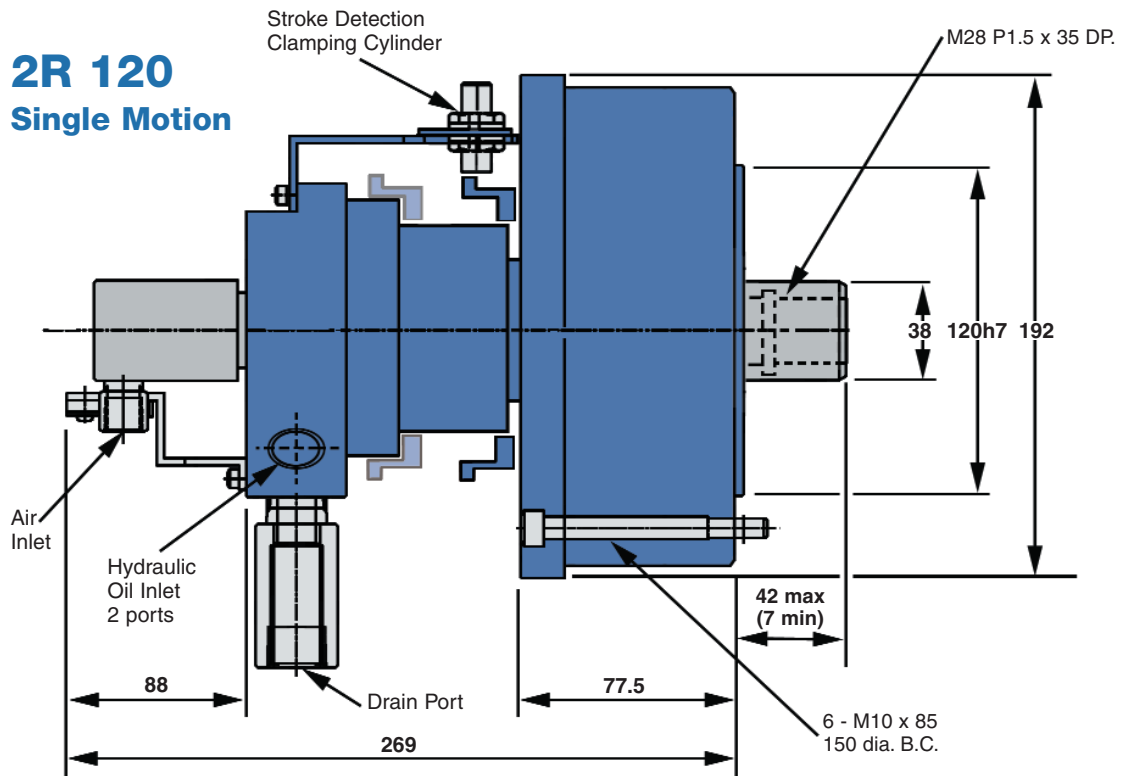

2R 120

High Speed Fast Acting Solid Center Hydraulic Cylinders

*The industry's lightest,
shortest, fastest
actuators...period.*

Model Number	Clamping Cylinder		Centering Cylinder		Max oper. pressure (lb/in ² - kgf/cm ²)	RPM's (max)	Cylinder weight (lbs)
	bore x stroke (mm)	piston area (in ² /cm ²)	bore x stroke (mm)	piston area (in ² /cm ²)			
2R 120	120 x 35	15.8/102	N/A	N/A	568/40	5000	33
RNW 40	146 x 35	17.2/111	50 x 12	1.2/8	568/40	4000	50